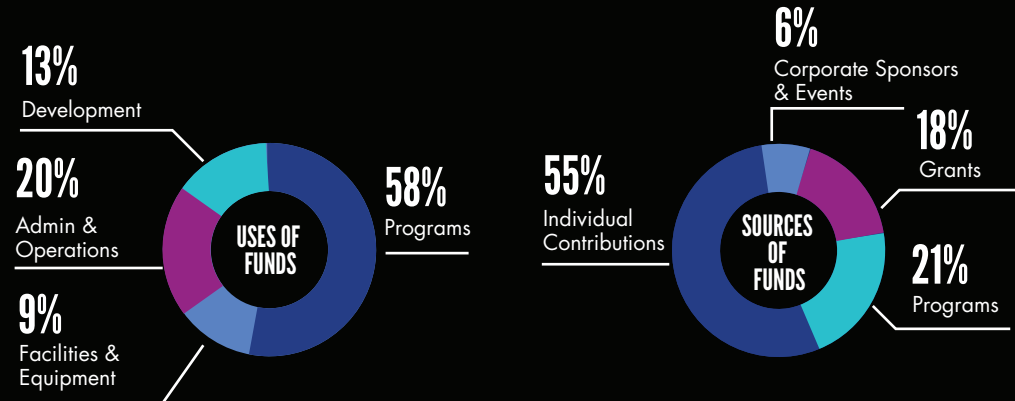

Students at *Shrek* School Matinees

\$92,515

In-Kind Housing for Guest Artists

5,164

Audience Members

16

Musicians Playing in Live Performance

416

Our Programs

ARTISTIC EXCELLENCE

Productions

Off Square Theatre is committed to fostering vibrant artistry, enhancing our craft, and supporting risk-taking while compensating artists for their contributions. We collaborate with local, regional, and national artists to deliver professional productions that delight, challenge, and inspire audiences of all ages.