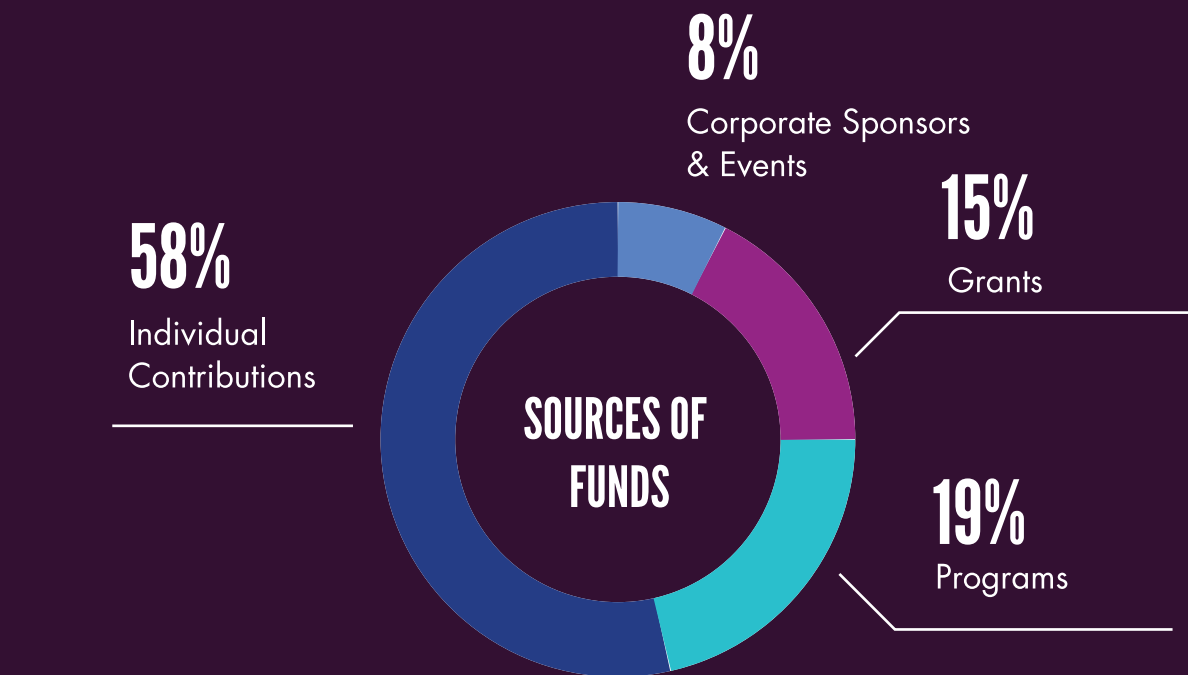

Elizabeth Taylor
Operations & Technical Director

Where your support goes

2023

25th Anniversary of Off Square Theatre

4,995

Audience Members

11

Local Organizational Partners