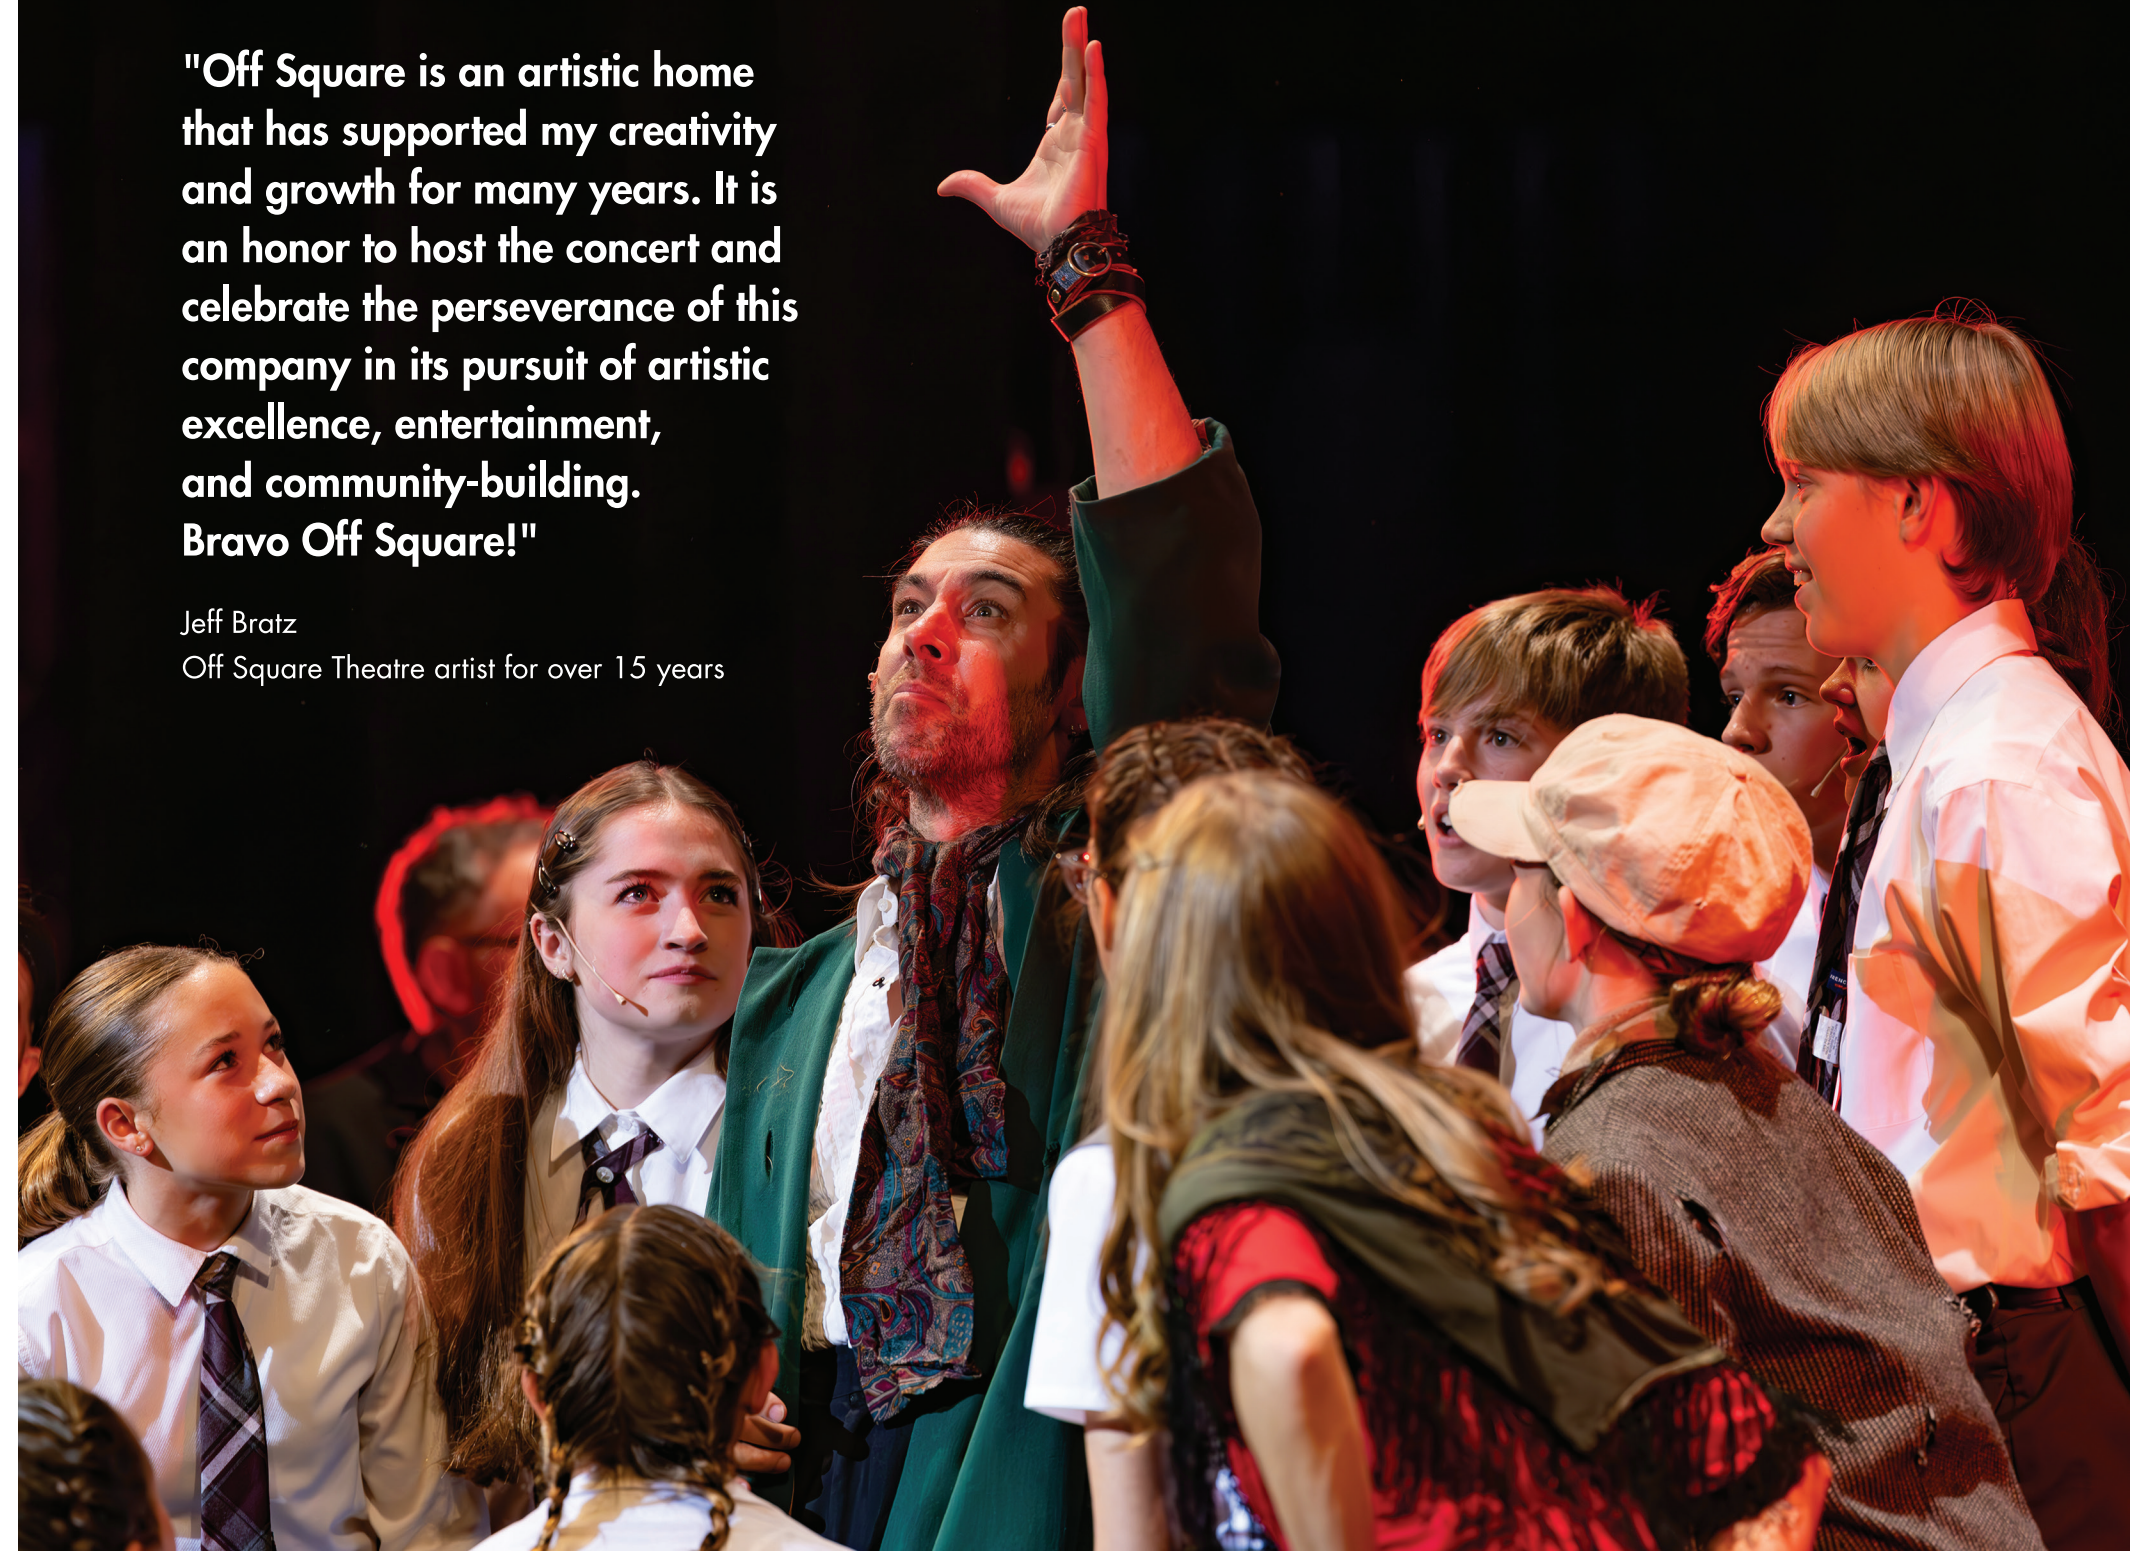

"Off Square is an artistic home that has supported my creativity and growth for many years. It is an honor to host the concert and celebrate the perseverance of this company in its pursuit of artistic excellence, entertainment, and community-building. Bravo Off Square!"

Jeff Bratz
Off Square Theatre artist for over 15 years