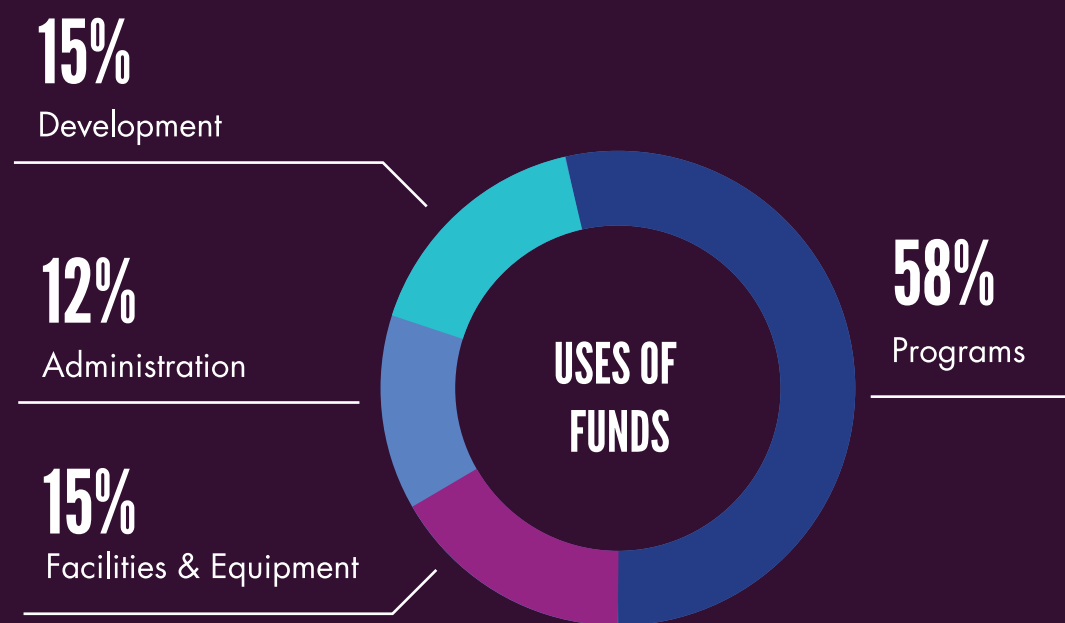

Where your support goes

2023

25th Anniversary of Off Square Theatre

4,995

Audience Members

11

Local Organizational Partners

$8,513

In Scholarships

65

Artists Engaged

376

Hours of Theatre arts education

100%

Students increasing confidence, connection and/or skills

913

School Students Saw The Sound of Music

$40,000

In-Kind Housing for Guest Artists

Our Scholarships

Due to the generosity of our donors and the Madame X Society, Off Square Theatre offers scholarships to all programs, ensuring no student is ever turned away due to inability to pay. Off Square Theatre also collaborates with One22 for scholarships.